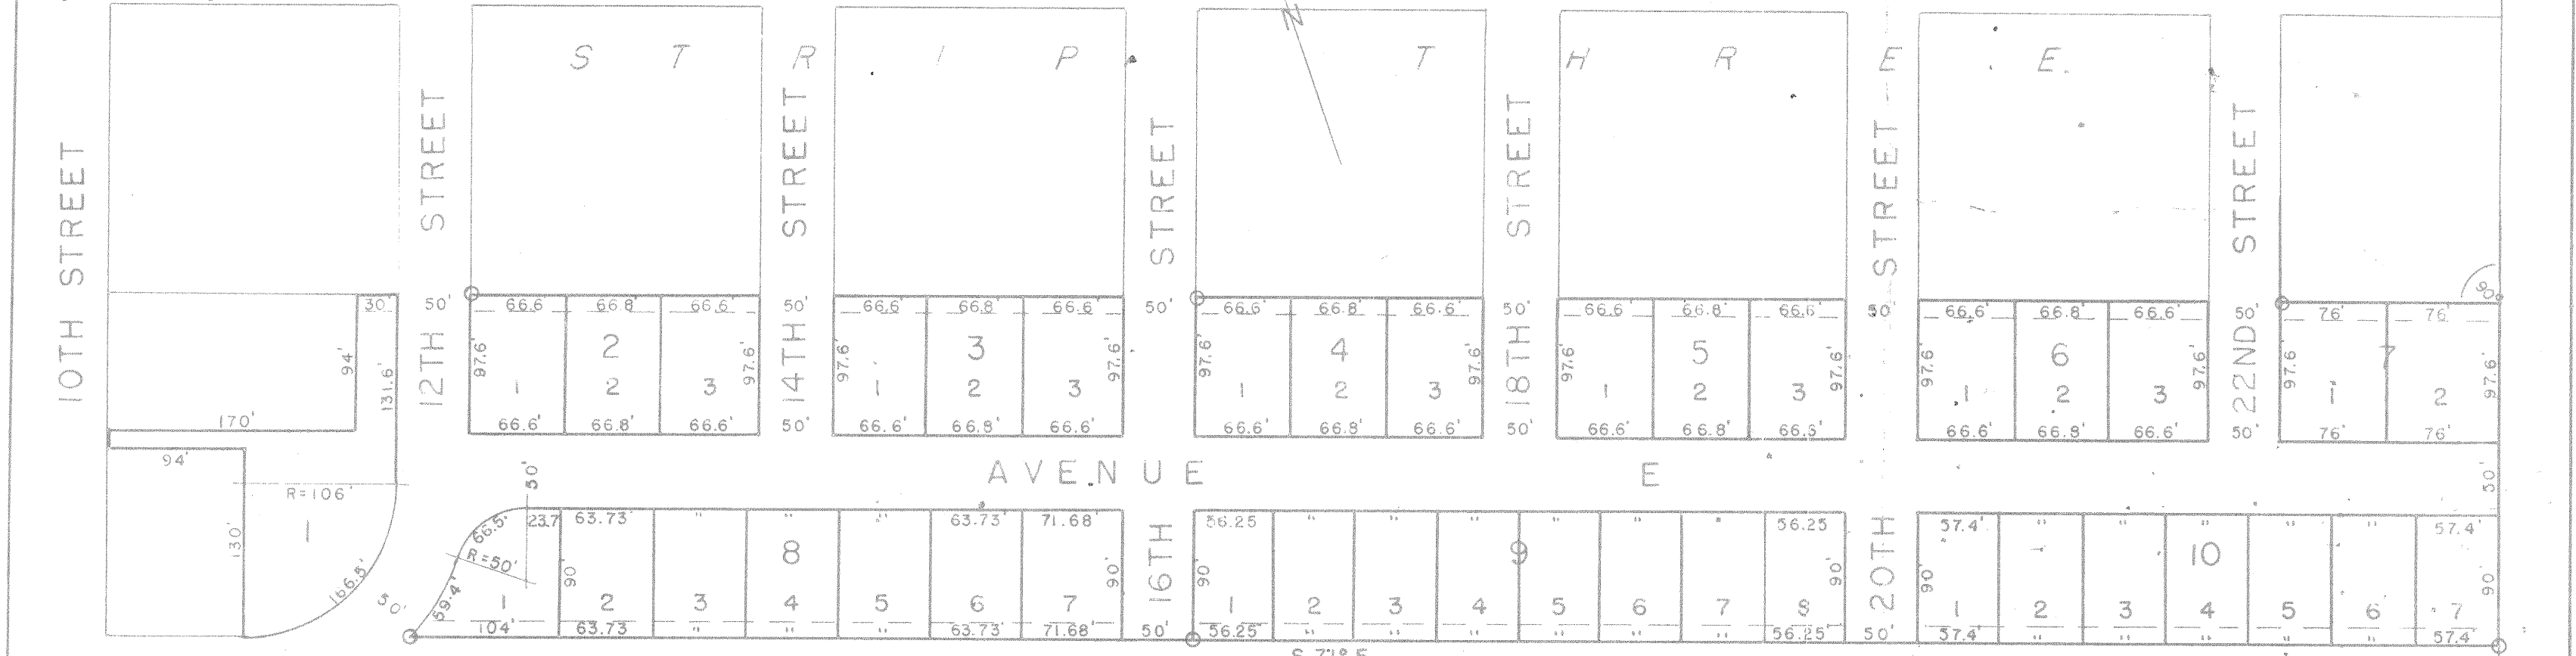

Plat and Dedication of MOSS ROSE ADDITION to the City of Killeen, Bell County, Texas, passed and adopted by the City Commission of the City of Killeen, Texas, on the 8th day of November, 1949.

ATTEST:

Mayor

City Secretary

Developed by Lanham & Attas out of part of STRIP TWO, HARBOUR SUBDIVISION.

--- 8' UTILITY EASEMENT ⊕ MONUMENTS

Survey, plan & layout by Fred Williamson & Co., Temple, Texas.

MOSS ROSE ADDITION
KILLEEN, TEXAS