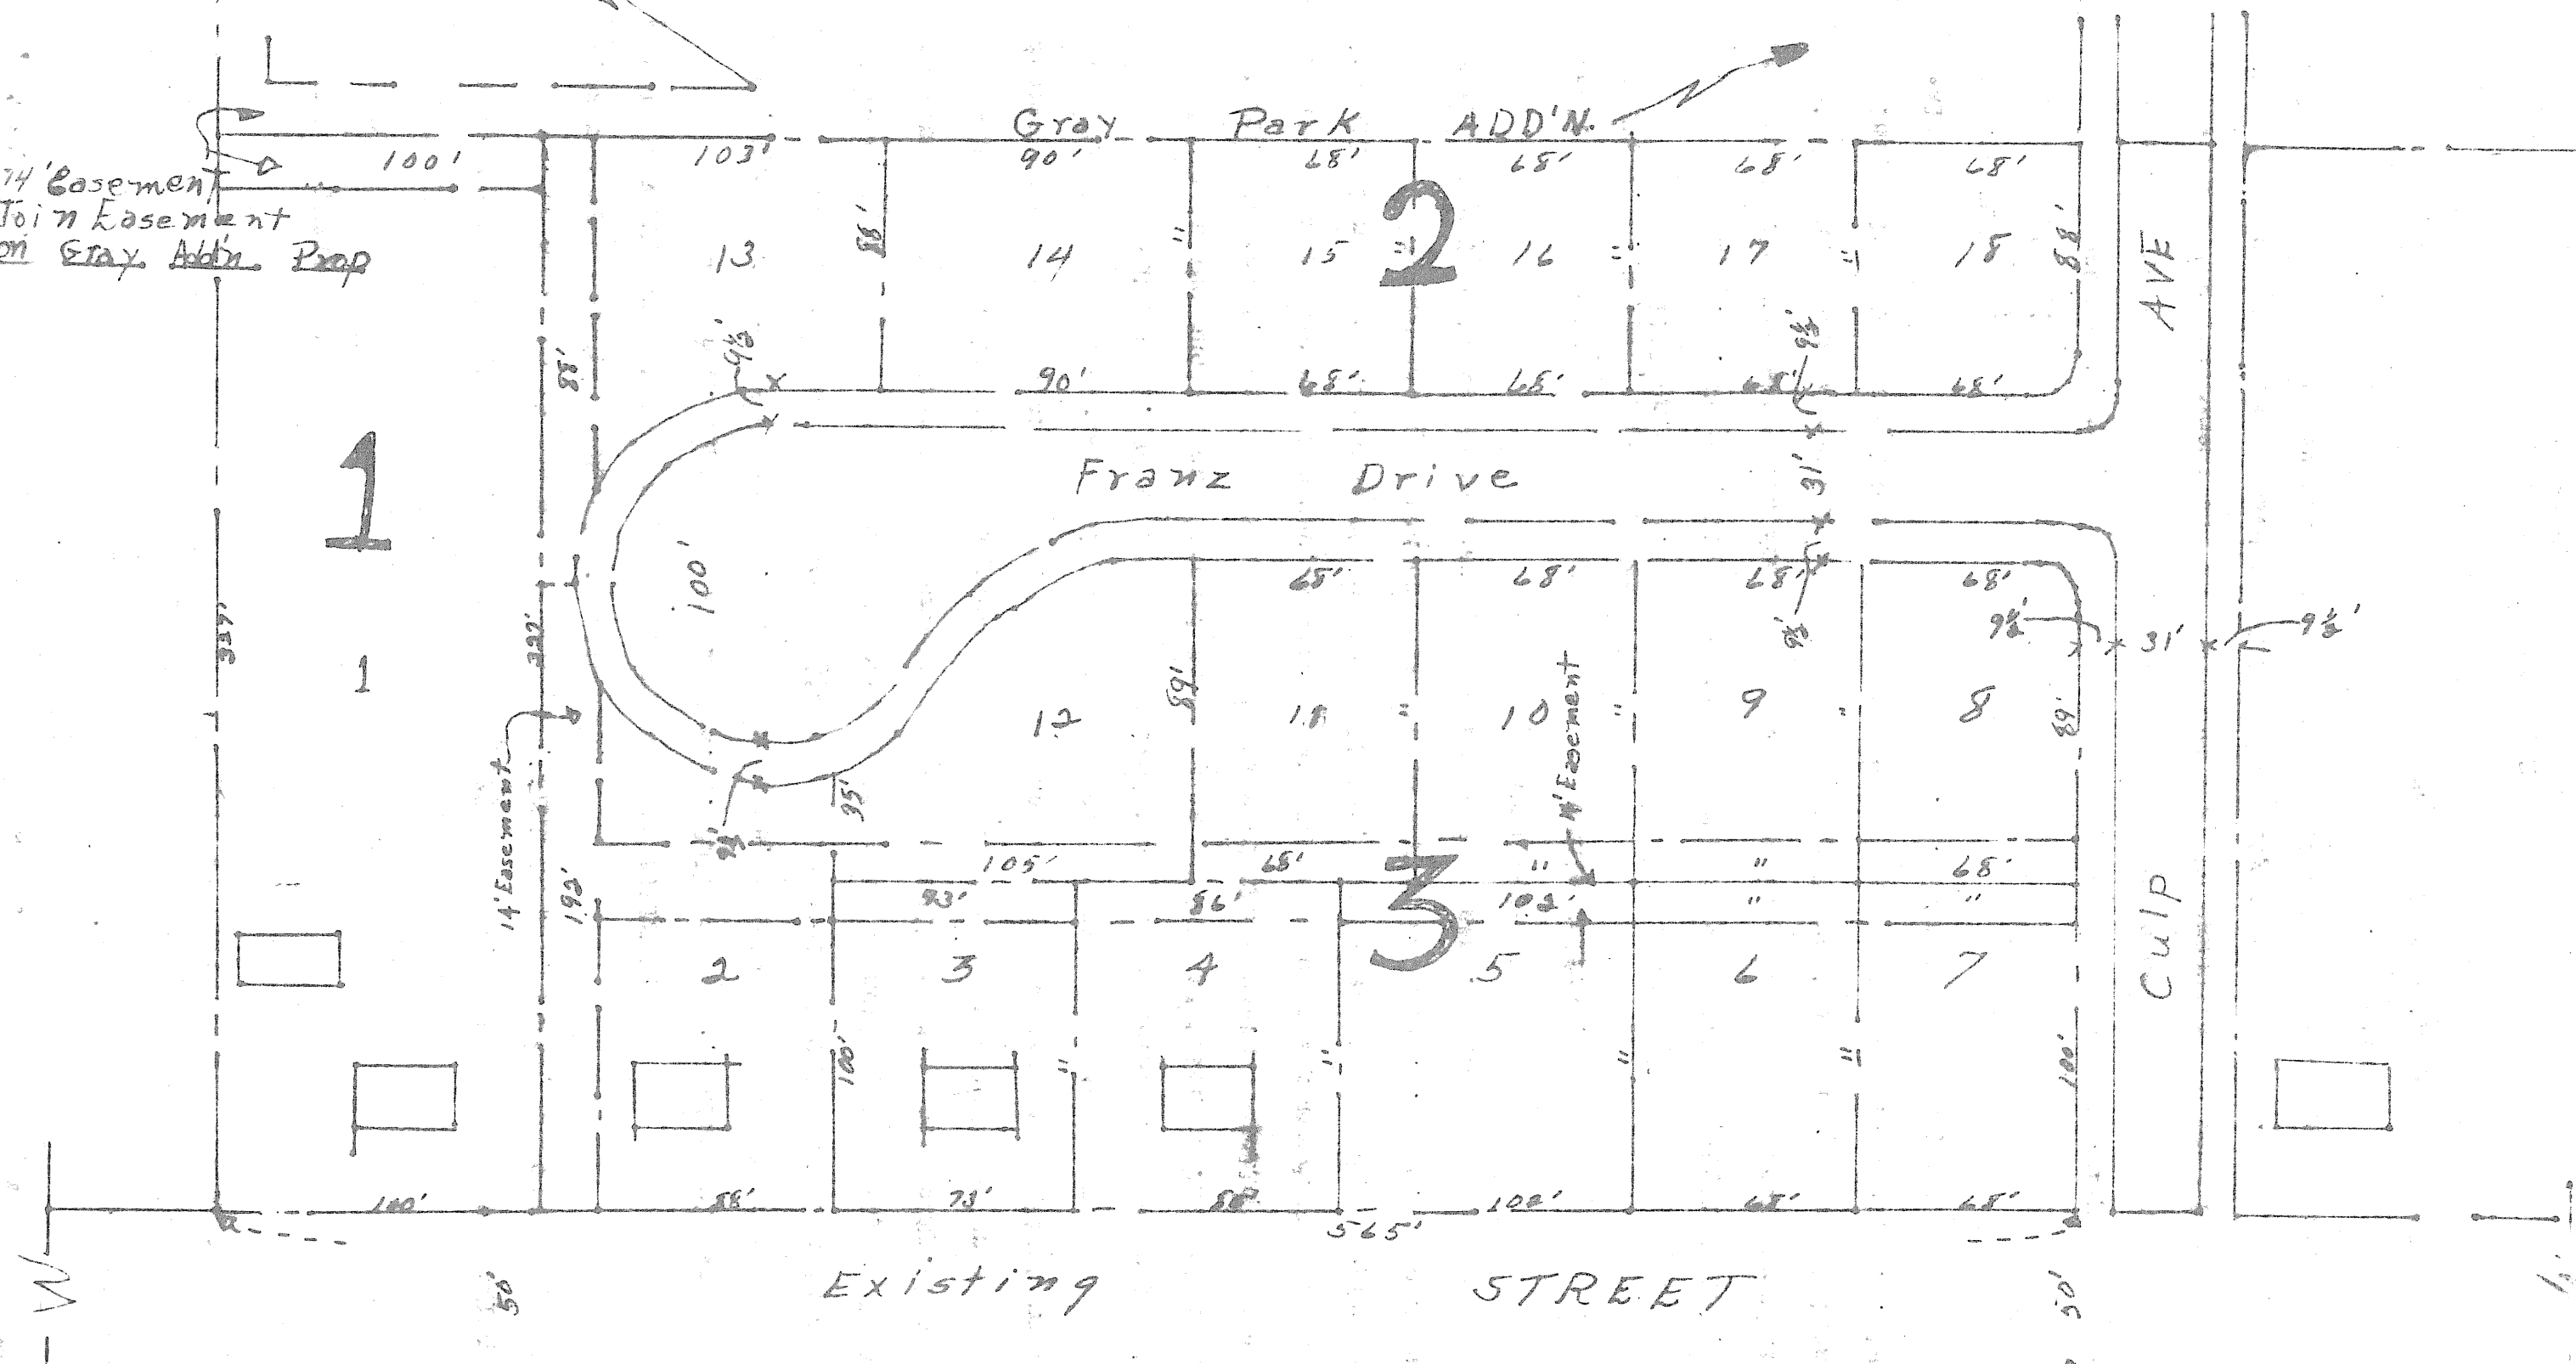

74' Easement
Join Easement
on Gray Add'n Prop

Gray Park ADD'N.

Franz Drive

Existing STREET

LOT LAYOUT
for
Culp ADD'N.

Scale - 1 inch = 50 ft.

Drawn - HAE Killeen
Date: 7-12-50 Texas